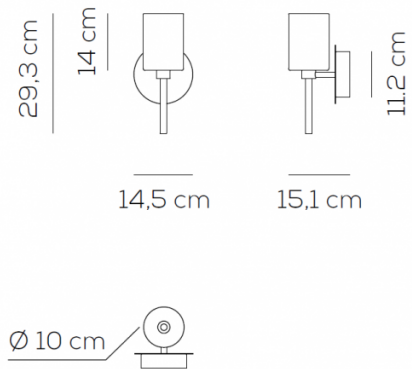

PRODUCT SPECIFICATION

- Light** 1 x max 1.5W 12V_{DC} LED G4 non dimmable
- Source:** (included by Axolight)
- IP Code:** 20
- Dimming:** Non dimmable.
- Dimensions:** 14.5 cm width
15.1 cm depth
29.3 cm height
14 cm glass shade height
Ø 10 cm shade