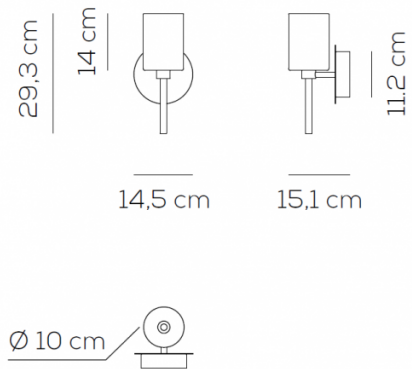

**PRODUCT SPECIFICATION**

- Light** 1 x max 1.5W 12V<sub>DC</sub> LED G4 non dimmable
- Source:** (included by Axolight)
- IP Code:** 20
- Dimming:** Non dimmable.
- Dimensions:** 14.5 cm width  
15.1 cm depth  
29.3 cm height  
14 cm glass shade height  
Ø 10 cm shade