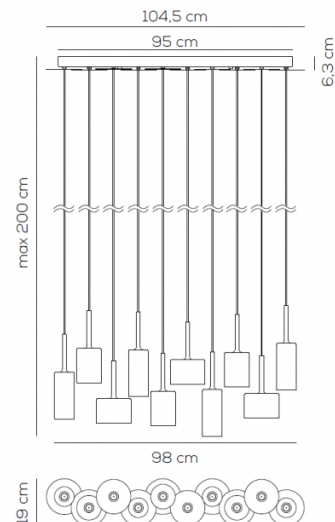

**Axolight**

**Axolight Spillray 10 Linear  
Suspension**

LA9585-  
COLOURED

SOURCE: <https://www.davidvillagelighting.co.uk/product/Axolight-Spillray-10-Linear-Suspension/10580>

**PRODUCT DESCRIPTION**

**Designer:** Manuel Vivian

**Spillray 10 Suspension by Axolight**

The Spillray 10 suspension is a magnificent and spectacular feature light that is made from the different sizes of the [Spillray pendant light](#). A beautiful mixture of 10 blown-glass lights, this suspension is a masterpiece of Italian design that will make a big impact in the room.

**PRODUCT SPECIFICATION**

- Light** 10 x max 1.5W 12V<sub>DC</sub> LED G4 non dimmable
- Source:** (included by Axolight)
- IP Code:** 20
- Dimming:** Non dimmable
- Dimensions:** 98 cm length  
19 cm width  
max 200 cm drop height  
104.5 x 6.3 cm ceiling canopy