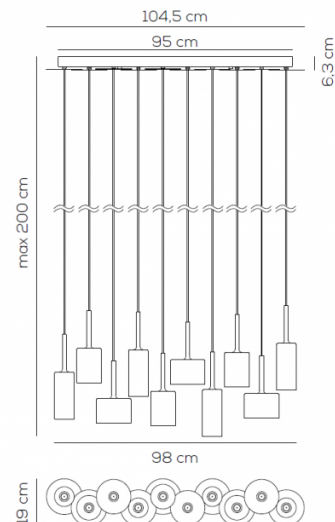

Axolight

Axolight Spillray 10 Linear Suspension

LA9585-
COLOURED

SOURCE: <https://www.davidvillagelighting.co.uk/product/Axolight-Spillray-10-Linear-Suspension/10580>

PRODUCT DESCRIPTION

Designer: Manuel Vivian

Spillray 10 Suspension by Axolight

The Spillray 10 suspension is a magnificent and spectacular feature light that is made from the different sizes of the [Spillray pendant light](#). A beautiful mixture of 10 blown-glass lights, this suspension is a masterpiece of Italian design that will make a big impact in the room.

PRODUCT SPECIFICATION

Light	10 x max 1.5W 12V _{DC} LED G4 non dimmable
Source:	(included by Axolight)
IP Code:	20
Dimming:	Non dimmable
Dimensions:	98 cm length 19 cm width max 200 cm drop height 104.5 x 6.3 cm ceiling canopy