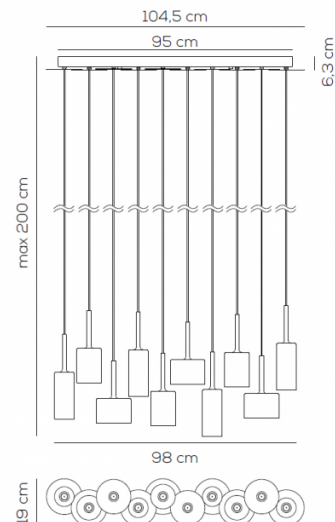

**Axolight**

**Axolight Spillray 10 Linear  
Suspension**

LA9585-  
COLOURED

SOURCE: <https://www.davidvillagelighting.co.uk/product/Axolight-Spillray-10-Linear-Suspension/10580>

**PRODUCT DESCRIPTION**

Designer: Manuel Vivian

**Spillray 10 Suspension by Axolight**

The Spillray 10 suspension is a magnificent and spectacular feature light that is made from the different sizes of the [Spillray pendant light](#). A beautiful mixture of 10 blown-glass lights, this suspension is a masterpiece of Italian design that will make a big impact in the room.

**PRODUCT SPECIFICATION**

- Light** 10 x max 1.5W 12V<sub>DC</sub> LED G4 non dimmable
- Source:** (included by Axolight)
- IP Code:** 20
- Dimming:** Non dimmable
- Dimensions:** 98 cm length  
19 cm width  
max 200 cm drop height  
104.5 x 6.3 cm ceiling canopy