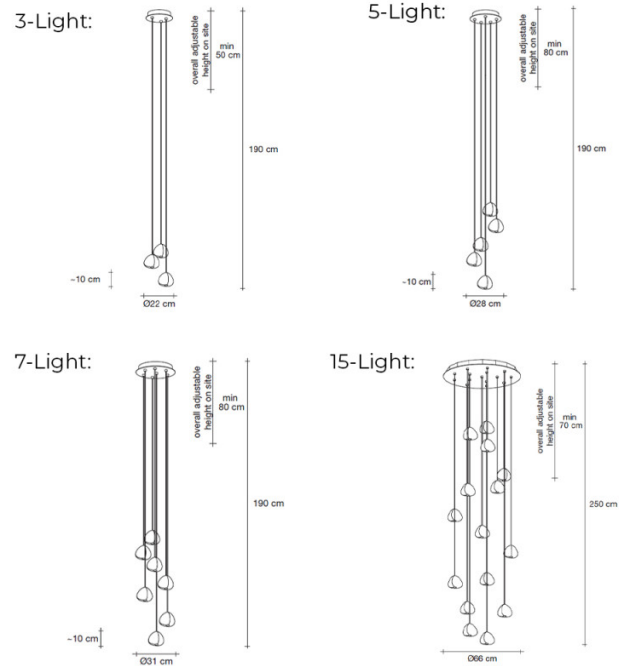

## PRODUCT SPECIFICATION

**Light Source:** **3-Light:** 3 x Max 2W G4 LED (excluded)  
**5-Light:** 5 x Max 2W G4 LED (excluded)  
**7-Light:** 7 x Max 2W G4 LED (excluded)  
**15-Light:** 15 x Max 2W G4 LED (excluded)

**IP Code:** 20

**Dimming:** Dimmable via IGBT dimming.

**Dimensions:** **3-Light:**

Ø22cm  
Individual Diffuser Heights: 10cm  
Minimum Cable Length: 50cm  
Maximum Cable Length: 180cm  
Ceiling Canopy: Ø21cm

**5-Light:**

Ø28cm  
Individual Diffuser Heights: 10cm  
Minimum Cable Length: 80cm  
Maximum Cable Length: 180cm  
Ceiling Canopy: Ø25cm

**7-Light:**

Ø31cm  
Individual Diffuser Heights: 10cm  
Minimum Cable Length: 80cm  
Maximum Cable Length: 180cm  
Ceiling Canopy: Ø30cm

**15-Light:**

Ø66cm  
Individual Diffuser Heights: 10cm  
Minimum Cable Length: 70cm  
Maximum Cable Length: 240cm  
Ceiling Canopy: Ø66cm

**For all sales and technical enquiries, please contact:**

+44 (0)114 263 4266