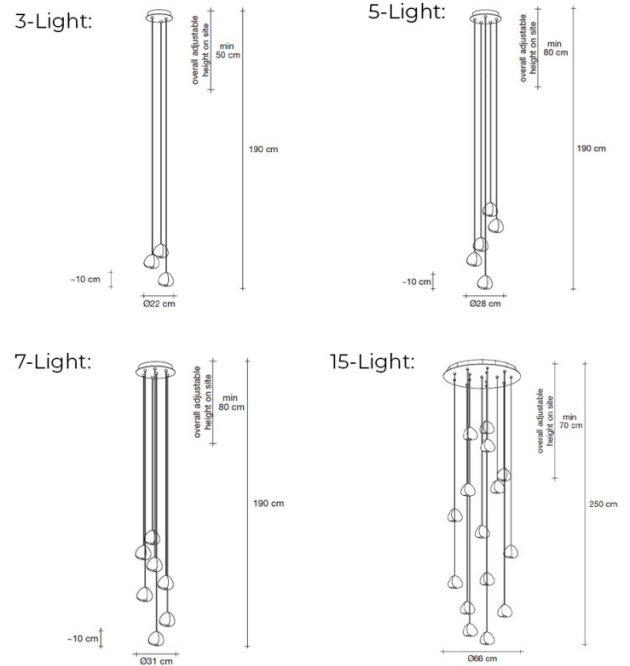

PRODUCT SPECIFICATION

Light Source: **3-Light:** 3 x Max 2W G4 LED (excluded)
5-Light: 5 x Max 2W G4 LED (excluded)
7-Light: 7 x Max 2W G4 LED (excluded)
15-Light: 15 x Max 2W G4 LED (excluded)

IP Code: 20

Dimming: Dimmable via IGBT dimming.

Dimensions: **3-Light:**

Ø22cm
Individual Diffuser Heights: 10cm
Minimum Cable Length: 50cm
Maximum Cable Length: 180cm
Ceiling Canopy: Ø21cm

5-Light:

Ø28cm
Individual Diffuser Heights: 10cm
Minimum Cable Length: 80cm
Maximum Cable Length: 180cm
Ceiling Canopy: Ø25cm

7-Light:

Ø31cm
Individual Diffuser Heights: 10cm
Minimum Cable Length: 80cm
Maximum Cable Length: 180cm
Ceiling Canopy: Ø30cm

15-Light:

Ø66cm
Individual Diffuser Heights: 10cm
Minimum Cable Length: 70cm
Maximum Cable Length: 240cm
Ceiling Canopy: Ø66cm