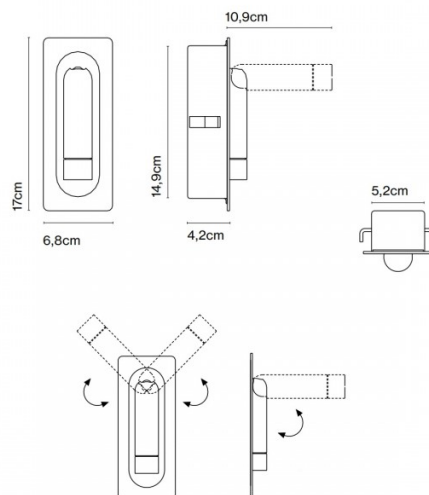

PRODUCT SPECIFICATION

Light Source: 2.1W, 2700K, 226.5 Lumens

IP Code: 20

Dimming: Integrated on/off switch on the product

Dimensions: Length: 17cm
Width: 6.8cm

For all sales and technical enquiries, please contact: