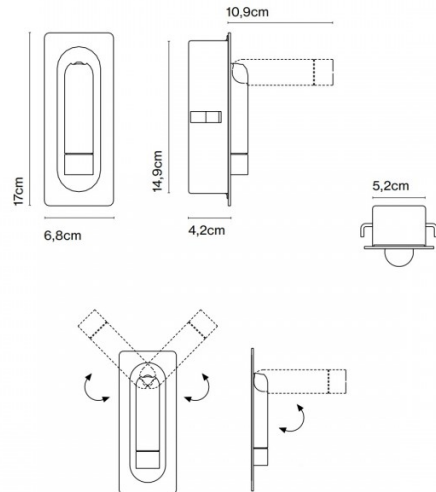

marset

Marset Ledtube RSC LED Wall Light

LA9522

SOURCE: <https://www.davidvillagelighting.co.uk/product/Marset-Ledtube-RSC-LED-Wall-Light/10533>

PRODUCT DESCRIPTION

Designer: Daniel López

Marset Ledtube RSC LED Wall Light

An iconic lighting design for Marset, it's simplistic functionality and ability to blend minimally into any space, Ledtube by Daniel Lopez is as popular today as it was 10 years ago.

Ledtube was designed to be used as a headboard light, ergonomically friendly beckons the user to move the central tube 360 degrees to suit the user's needs completely. Sleek and minimal, as well as intuitive light to interact with, the light turns on when opened and turns off again when closed back.

PRODUCT SPECIFICATION

- Light Source:** 2.1W, 2700K, 226.5 Lumens
- IP Code:** 20
- Dimming:** Integrated on/off switch on the product
- Dimensions:** Length: 17cm
Width: 6.8cm

For all sales and technical enquiries, please contact: