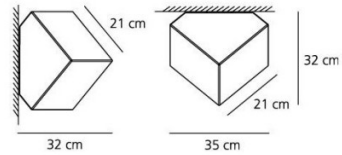

Artemide

Artemide Edge Wall / Ceiling
Light

LA9512

SOURCE: <https://www.davidvillagelighting.co.uk/product/Artemide-Edge-Wall-Ceiling-Light/10523>

PRODUCT DESCRIPTION

Designer: Alessandro Mendini

Artemide Edge Wall / Ceiling Light

Made from a white thermoplastic material, the cube is designated as such to be used both in interior and exterior settings (IP65). Edge was designed by Alessandro Mendini for Artemide and is a playful design for both wall or ceiling installations. At the same time, usability is further enhanced by how simple it is to change the light bulb: simply by unscrewing the diffuser from the base. Available in two sizes, the Edge 21 and Edge 30, the light has a white technopolymer diffuser. Edge light emits a soft and diffused light, uniformly lighting the space around it.

PRODUCT SPECIFICATION

- **Light Source:** 1 x 8W LED E27(excluded)
- **IP Code:** 65
- **Dimming:** Dimmable via mains phase dimming.
- **Dimensions:**
  - **Edge 21:**
    - 35 cm width
    - 21 cm edge length
    - 32 cm depth
  - **Edge 30:**
    - 48.5 cm width
    - 30 cm edge length
    - 43 cm depth

Edge 21

Edge 30

For all sales and technical enquiries, please contact:

+44 (0)114 263 4266

info@davidvillagelighting.co.uk

www.davidvillagelighting.co.uk