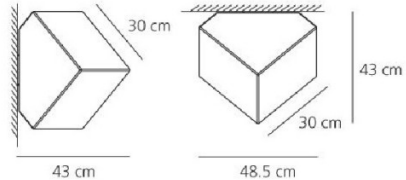

Artemide

Artemide Edge Wall / Ceiling
Light

LA9512

SOURCE: <https://www.davidvillagelighting.co.uk/product/Artemide-Edge-Wall-Ceiling-Light/10523>

PRODUCT DESCRIPTION

Designer: Alessandro Mendini

Artemide Edge Wall / Ceiling Light

Made from a white thermoplastic material, the cube is designated as such to be used both in interior and exterior settings (IP65). Edge was designed by Alessandro Mendini for Artemide and is a playful design for both wall or ceiling installations. At the same time, usability is further enhanced by how simple it is to change the light bulb: simply by unscrewing the diffuser from the base. Available in two sizes, the Edge 21 and Edge 30, the light has a white technopolymer diffuser. Edge light emits a soft and diffused light, uniformly lighting the space around it.

PRODUCT SPECIFICATION

- **Light Source:** 1 x 8W LED E27(excluded)
- **IP Code:** 65
- **Dimming:** Dimmable via mains phase dimming.
- **Dimensions:**
  - **Edge 21:**
    - 35 cm width
    - 21 cm edge length
    - 32 cm depth
  - **Edge 30:**
    - 48.5 cm width
    - 30 cm edge length
    - 43 cm depth

Edge 21

Edge 30

For all sales and technical enquiries, please contact:

+44 (0)114 263 4266

info@davidvillagelighting.co.uk

www.davidvillagelighting.co.uk