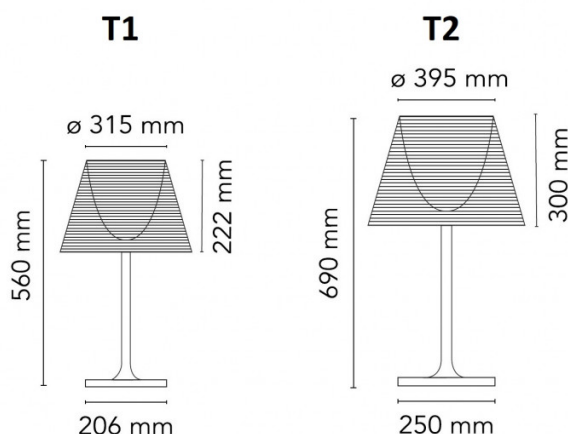

PRODUCT SPECIFICATION

Light Source: T1 - 1 x max 11.5W LED E27 (excluded)
T2 - 1 x max 15W LED E27 (excluded)

IP Code: 20

Dimming: In line dimmer included on cable

Dimensions: T1:
Ø31.5cm shade
22.2cm shade height
56cm height
20.6cm x 20.6cm base

T2:
Ø39.5cm shade
30cm shade height
69cm height
25cm x 25cm base

164cm cable length

For all sales and technical enquiries, please contact:

+44 (0)114 263 4266

info@davidvillagelighting.co.uk

www.davidvillagelighting.co.uk