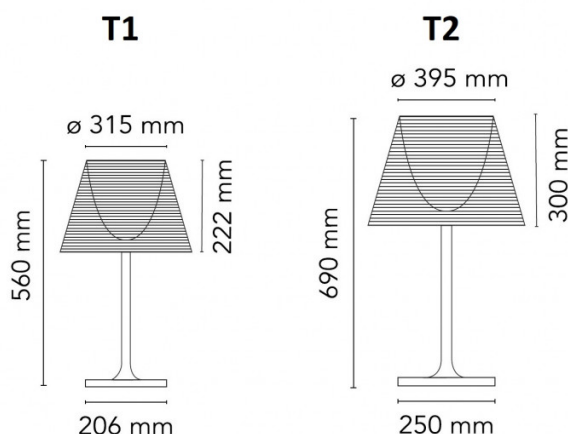

## PRODUCT SPECIFICATION

**Light Source:** T1 - 1 x max 11.5W LED E27 (excluded)  
T2 - 1 x max 15W LED E27 (excluded)

**IP Code:** 20

**Dimming:** In line dimmer included on cable

**Dimensions: T1:**  
Ø31.5cm shade  
22.2cm shade height  
56cm height  
20.6cm x 20.6cm base

**T2:**  
Ø39.5cm shade  
30cm shade height  
69cm height  
25cm x 25cm base

164cm cable length

**For all sales and technical enquiries, please contact:**

+44 (0)114 263 4266

[info@davidvillagelighting.co.uk](mailto:info@davidvillagelighting.co.uk)