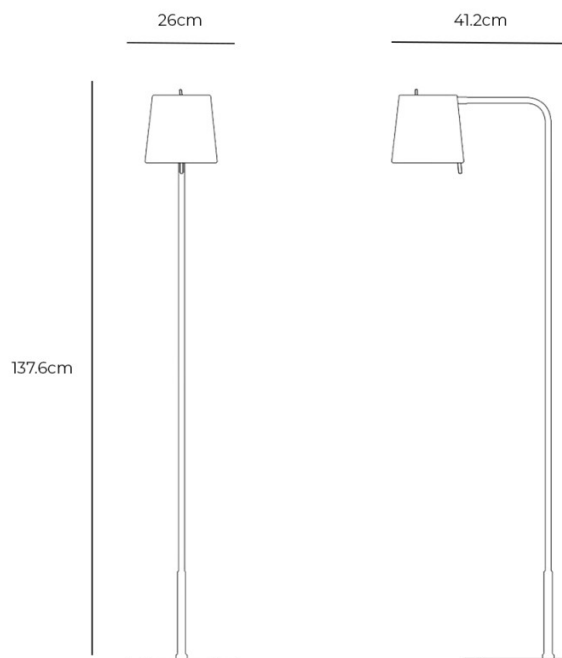

**CLEARANCE
OFFERS**

Astro Mitsu Floor Lamp CLEARANCE

LA11224

SOURCE: <https://www.davidvillagelighting.co.uk/product/Astro-Mitsu-Floor-Lamp-CLEARANCE/10002307>

PRODUCT DESCRIPTION

Astro Mitsu Floor Lamp

**BRAND NEW, DISCONTINUED, ORIGINAL PACKAGING.
1 x Bronze Base / Mocha Shade Available.**

The Astro Mitsu Floor Lamp is perfect for living areas, reading nooks and dining spaces. Mitsu features a tactile adjustment handle designed to conveniently direct the lamp head and the light where it is required the most, making it perfect for cosy task lighting. Its bespoke cable entry allows the power cable to join the stem smoothly without interrupting the overall aesthetic. The Astro Mitsu Floor Lamp also features a QuickBase™ solution to enable quicker and easier product assembly, meaning the luminaire base can be attached in seconds. This floor lamp is supplied with a warm Mocha Cone 173 shade with a bronze base - making it perfect for both classic and contemporary interiors and a range of personal styles.

PRODUCT SPECIFICATION

- Light Source:** 1 x Max 12W E27 LED (excluded)
- IP Code:** 20
- Dimming:** In-line on/off switch included on cable.
- Dimensions:** Height: 137.6cm
Depth: 41.2cm
Width: 26cm
Cable Length: 300cm