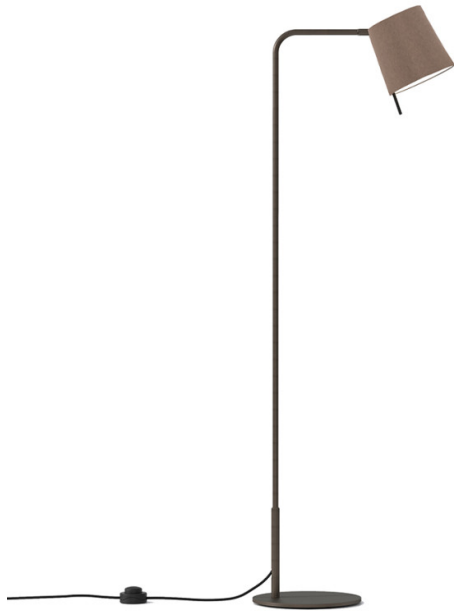

CLEARANCE
OFFERS

Astro Mitsu Floor Lamp CLEARANCE

LA11224

SOURCE: <https://www.davidvillagelighting.co.uk/product/Astro-Mitsu-Floor-Lamp-CLEARANCE/10002307>

PRODUCT DESCRIPTION

Astro Mitsu Floor Lamp

**BRAND NEW, DISCONTINUED, ORIGINAL PACKAGING.
1 x Bronze Base / Mocha Shade Available.**

The Astro Mitsu Floor Lamp is perfect for living areas, reading nooks and dining spaces. Mitsu features a tactile adjustment handle designed to conveniently direct the lamp head and the light where it is required the most, making it perfect for cosy task lighting. Its bespoke cable entry allows the power cable to join the stem smoothly without interrupting the overall aesthetic. The Astro Mitsu Floor Lamp also features a QuickBase™ solution to enable quicker and easier product assembly, meaning the luminaire base can be attached in seconds. This floor lamp is supplied with a warm Mocha Cone 173 shade with a bronze base - making it perfect for both classic and contemporary interiors and a range of personal styles.

PRODUCT SPECIFICATION

- Light Source:** 1 x Max 12W E27 LED (excluded)
- IP Code:** 20
- Dimming:** In-line on/off switch included on cable.
- Dimensions:** Height: 137.6cm
Depth: 41.2cm
Width: 26cm
Cable Length: 300cm