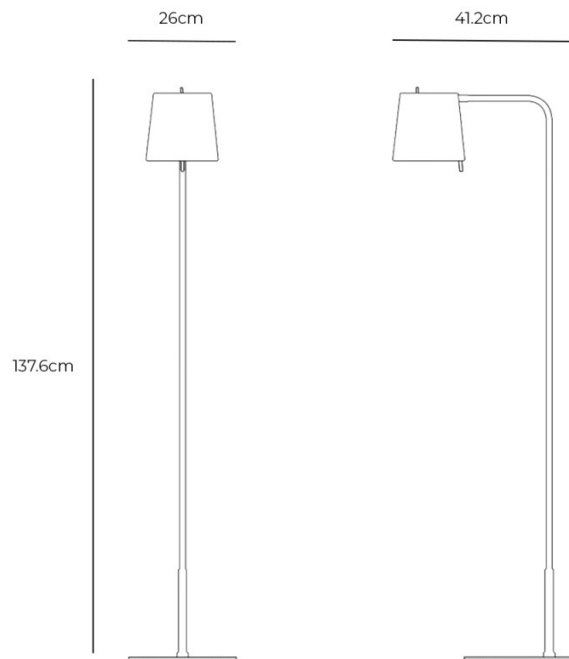

CLEARANCE
OFFERS

Astro Mitsu Floor Lamp CLEARANCE

LA11224

SOURCE: <https://www.davidvillagelighting.co.uk/product/Astro-Mitsu-Floor-Lamp-CLEARANCE/10002307>

PRODUCT DESCRIPTION

Astro Mitsu Floor Lamp

**BRAND NEW, DISCONTINUED, ORIGINAL PACKAGING.
1 x Bronze Base / Mocha Shade Available.**

The Astro Mitsu Floor Lamp is perfect for living areas, reading nooks and dining spaces. Mitsu features a tactile adjustment handle designed to conveniently direct the lamp head and the light where it is required the most, making it perfect for cosy task lighting. Its bespoke cable entry allows the power cable to join the stem smoothly without interrupting the overall aesthetic. The Astro Mitsu Floor Lamp also features a QuickBase™ solution to enable quicker and easier product assembly, meaning the luminaire base can be attached in seconds. This floor lamp is supplied with a warm Mocha Cone 173 shade with a bronze base - making it perfect for both classic and contemporary interiors and a range of personal styles.

PRODUCT SPECIFICATION

- Light Source:** 1 x Max 12W E27 LED (excluded)
- IP Code:** 20
- Dimming:** In-line on/off switch included on cable.
- Dimensions:** Height: 137.6cm
Depth: 41.2cm
Width: 26cm
Cable Length: 300cm