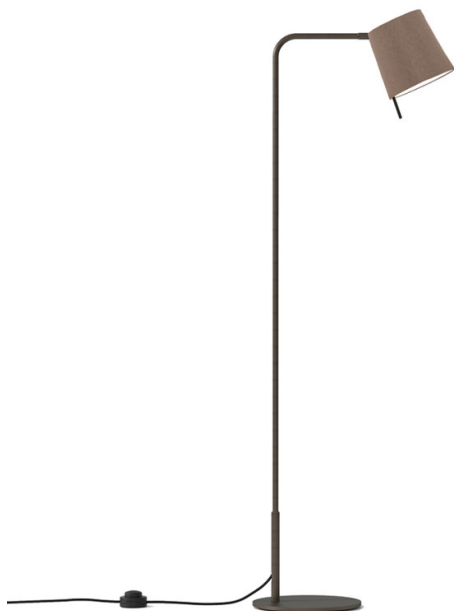

**CLEARANCE
OFFERS**

Astro Mitsu Floor Lamp CLEARANCE

LA11224

SOURCE: <https://www.davidvillagelighting.co.uk/product/Astro-Mitsu-Floor-Lamp-CLEARANCE/10002307>

PRODUCT DESCRIPTION

Astro Mitsu Floor Lamp

**BRAND NEW, DISCONTINUED, ORIGINAL PACKAGING.
1 x Bronze Base / Mocha Shade Available.**

The Astro Mitsu Floor Lamp is perfect for living areas, reading nooks and dining spaces. Mitsu features a tactile adjustment handle designed to conveniently direct the lamp head and the light where it is required the most, making it perfect for cosy task lighting. Its bespoke cable entry allows the power cable to join the stem smoothly without interrupting the overall aesthetic. The Astro Mitsu Floor Lamp also features a QuickBase™ solution to enable quicker and easier product assembly, meaning the luminaire base can be attached in seconds. This floor lamp is supplied with a warm Mocha Cone 173 shade with a bronze base - making it perfect for both classic and contemporary interiors and a range of personal styles.

PRODUCT SPECIFICATION

- Light Source:** 1 x Max 12W E27 LED (excluded)
- IP Code:** 20
- Dimming:** In-line on/off switch included on cable.
- Dimensions:** Height: 137.6cm
Depth: 41.2cm
Width: 26cm
Cable Length: 300cm