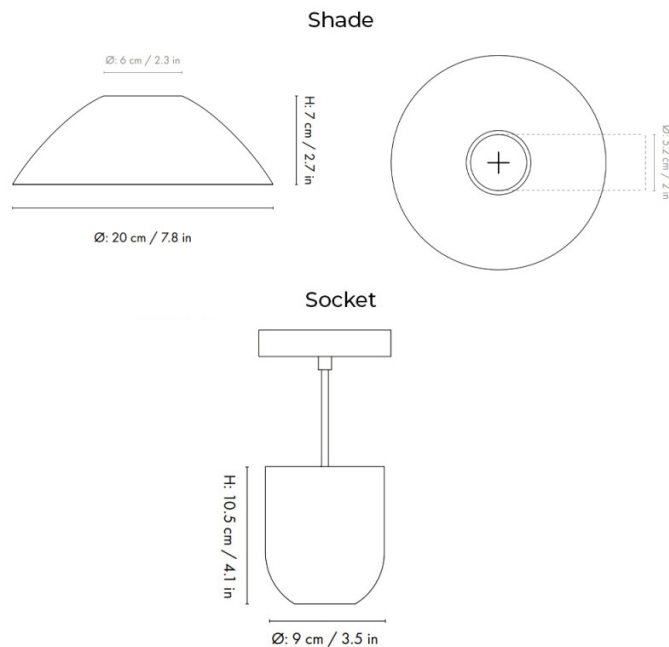

### Ferm Living Collect Bell Socket Pendant Hoop

The Ferm Living Collect Bell Socket Pendant Hoop offers a considered interplay between minimalism and geometry. With its distinctive dome-shaped shade and sculptural Bell Socket, the pendant achieves a dynamic silhouette. The powder-coated metal shade provides focused downward lighting, ideal for dining, island, or corridor settings.

## PRODUCT SPECIFICATION

- Light Source:** 1 x Max 13W LED E27 (Excluded)
- IP Code:** 20
- Dimming:** Dimmable via mains phase dimming.
- Dimensions:**
  - Socket Height: 9cm
  - Socket: Ø10.5cm
  - Shade Height: 7cm
  - Shade: Ø20cm
  - Cable Length: 300 cm