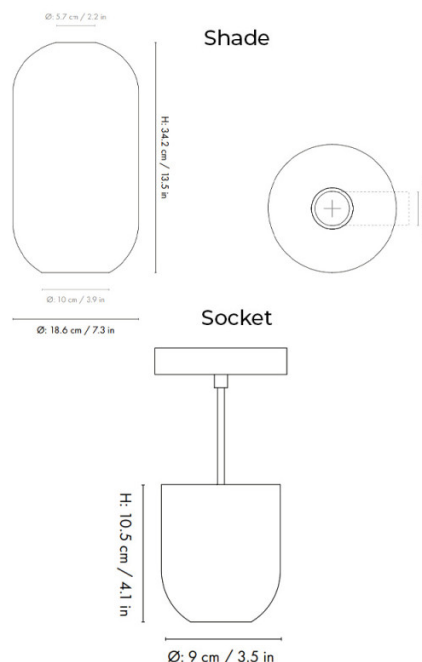

For all sales and technical enquiries, please contact:

+44 (0)114 263 4266

info@davidvillagelighting.co.uk

www.davidvillagelighting.co.uk