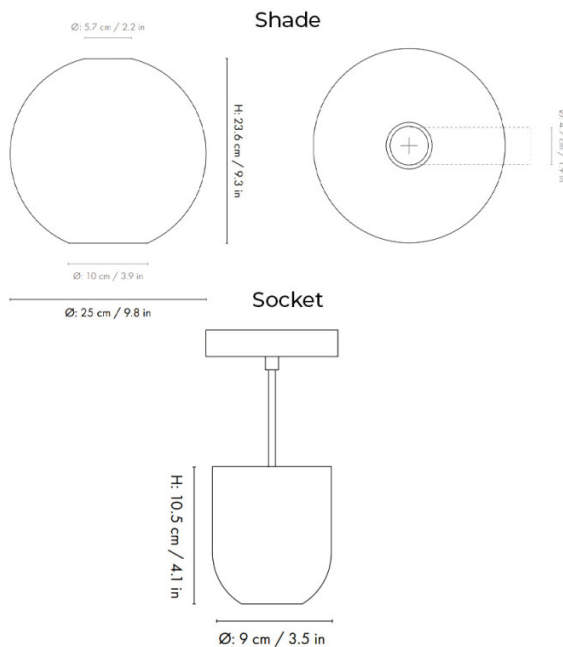

For all sales and technical enquiries, please contact:

+44 (0)114 263 4266

info@davidvillagelighting.co.uk

www.davidvillagelighting.co.uk