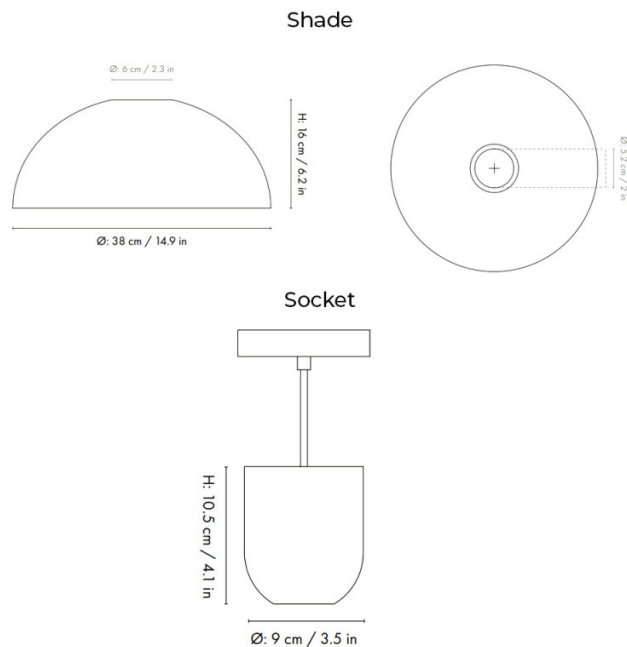

For all sales and technical enquiries, please contact:

+44 (0)114 263 4266

info@davidvillagelighting.co.uk

www.davidvillagelighting.co.uk