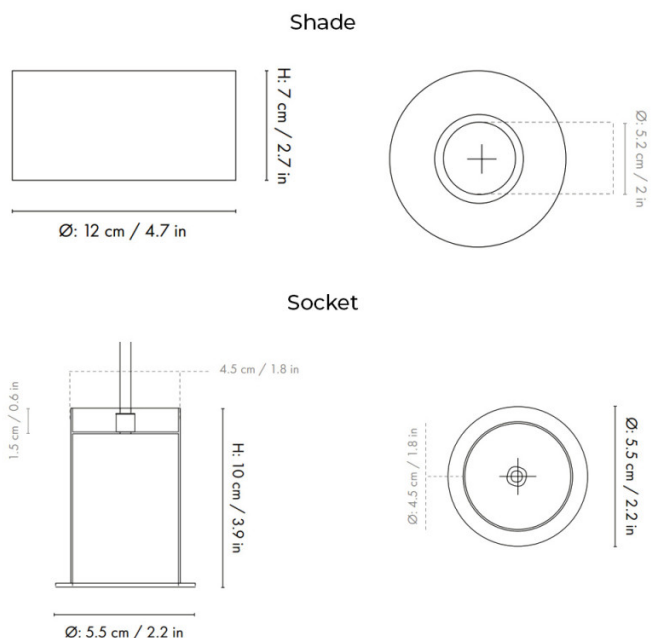

## PRODUCT SPECIFICATION

- Light Source:** 1 x Max 13W LED E27 (Excluded)
- IP Code:** 20
- Dimming:** Dimmable via mains phase dimming.
- Dimensions:** Socket Height: 10cm  
Socket: Ø5.5cm  
Shade Height: 10.5cm  
Shade: Ø58cm
- Cable Length: 300cm