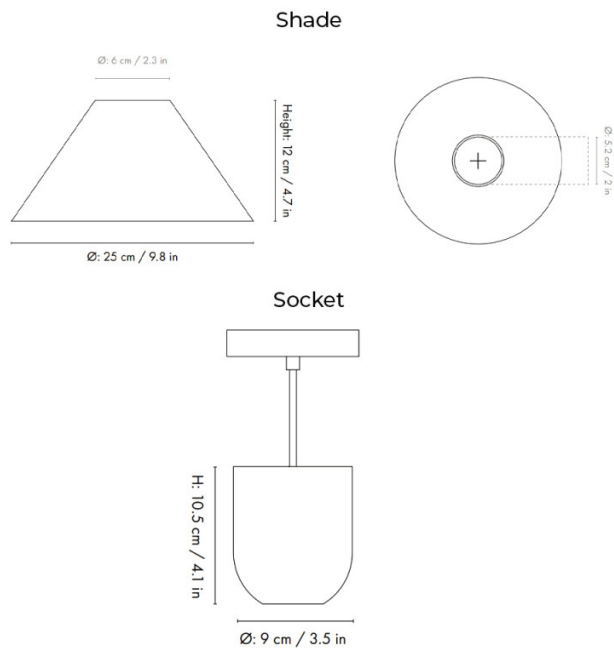

Please note, this product is also available in a [Low Socket](#) version, a [High Socket](#) version and a [Brass Shade](#) version.

PRODUCT SPECIFICATION

Light Source: 1 x Max 13W LED E27 (Excluded)

IP Code: 20

Dimming: Dimmable via mains phase dimming.

Dimensions: Socket Height: 9cm
Socket: Ø10.5cm
Shade Height: 12cm
Shade: Ø25cm

Cable Length: 300 cm

For all sales and technical enquiries, please contact:

+44 (0)114 263 4266