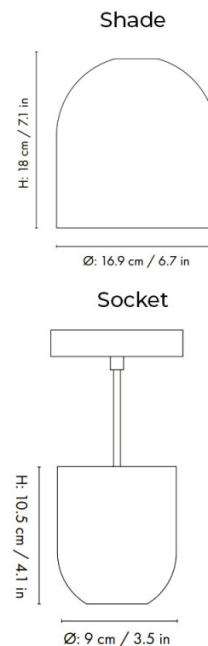

Please note, this product is also available in a [Low Socket version](#), a [High Socket version](#), an [Opal Shade version](#) and a [Brass Shade version](#).

PRODUCT SPECIFICATION

Light Source: 1 x Max 13W LED E27 (Excluded)

IP Code: 20

Dimming: Dimmable via mains phase dimming.

Dimensions: Socket Height: 9cm

Socket: Ø10.5cm

Shade Height: 18cm

Shade: Ø16.9cm

Cable Length: 300cm

For all sales and technical enquiries, please contact: