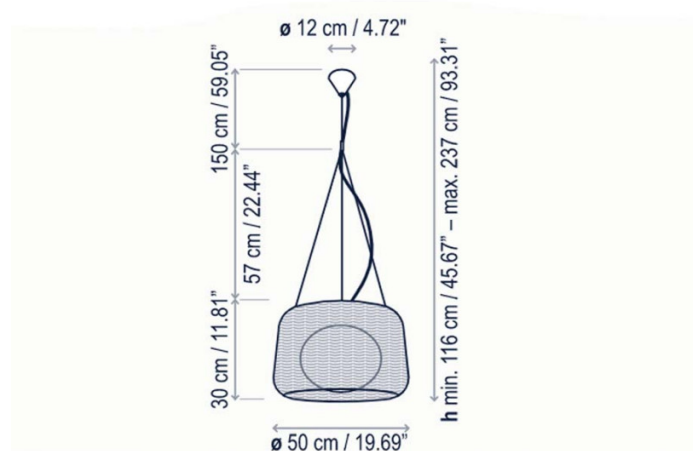

**PRODUCT SPECIFICATION**

**Light Source:** 2 x Max 15W E27 LED (excluded)

**IP Code:** 66

**Dimming:** Dimmable via mains phase dimming.

**Dimensions:** Shade: Ø50cm  
Shade Height: 30cm  
Cable Length: 200cm  
Ceiling Rose: Ø12cm