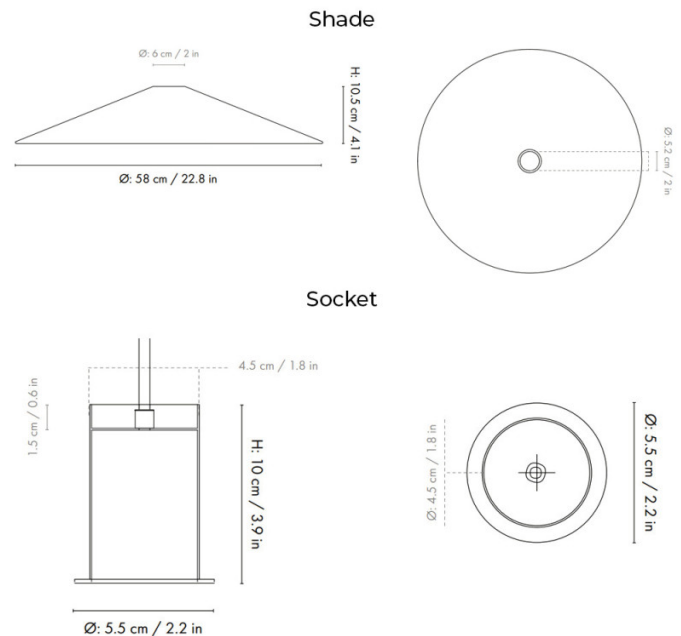

Ferm Living Collect Low Socket Pendant Angle

LA11221/LS

SOURCE: <https://www.davidvillagelighting.co.uk/product/Ferm-Living-Collect-Low-Socket-Pendant-Angle/10002283>

PRODUCT DESCRIPTION

Ferm Living Collect Low Socket Pendant Angle

A striking addition to the Collect Lighting series, the Ferm Living Collect Low Socket Pendant Angle features a wide, shallow shade that casts a generous spread of light across surfaces. With its clean, sloped profile and minimalist form, this pendant balances sculptural presence with subtlety, making it an elegant choice for dining tables, kitchen islands or open-plan living spaces.

The low socket design keeps the fixture visually compact, while offering contrast with the broad 58cm powder-coated metal shade. Available in three shade finishes, white, black or cashmere, and five socket options including brass, this pendant encourages effortless personalisation. A coordinating ceiling rose and 3-metre fabric cord complete the design, while the option of dimmable functionality enables you to adjust light levels to suit the setting.

Please note, this product is also available in a [High Socket version](#).

PRODUCT SPECIFICATION

- Light Source:** 1 x Max 13W LED E27 (Excluded)
- IP Code:** 20
- Dimming:** Dimmable via mains phase dimming.
- Dimensions:** Socket Height: 10cm
 Socket: Ø5.5cm
 Shade Height: 10.5cm
 Shade: Ø58cm
- Cable Length: 300cm