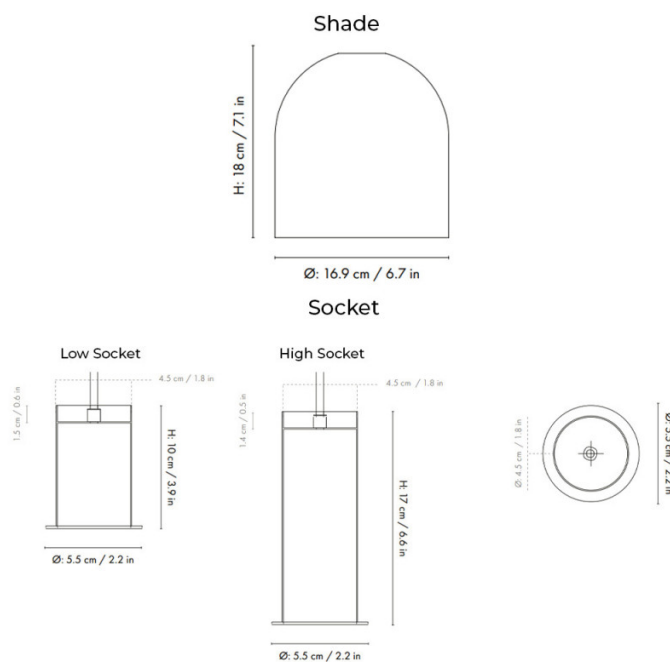

PRODUCT SPECIFICATION

Light Source: 1 x Max 13W LED E27 (Excluded)

IP Code: 20

Dimming: Dimmable via mains phase dimming.

Dimensions: **Low Socket:**

Socket Height: 10cm

Socket: Ø5.5cm

High Socket:

Socket Height: 17cm

Socket: Ø5.5cm

Shade Height: 18cm

Shade: Ø16.9cm

Cable Length: 300cm