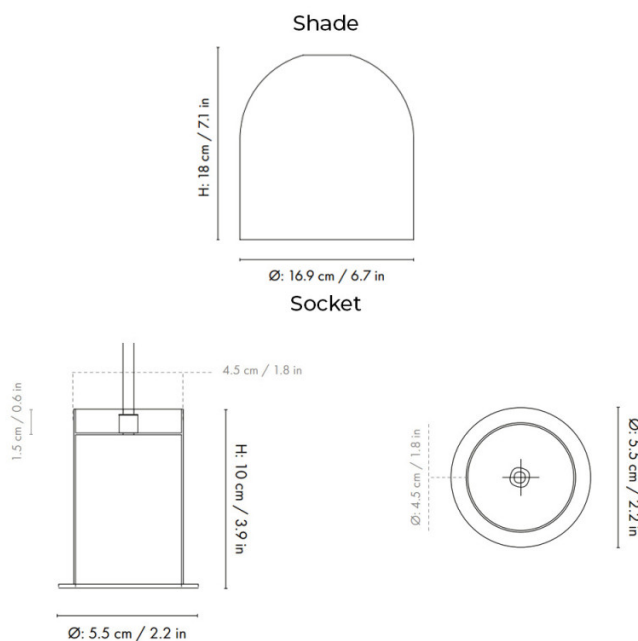

Please note, this product is also available in a [High Socket](#) version, an [Opal Shade](#) version and a [Brass Shade](#) version.

PRODUCT SPECIFICATION

Light Source: 1 x Max 13W LED E27 (Excluded)

IP Code: 20

Dimming: Dimmable via mains phase dimming.

Dimensions: Socket Height: 10cm
Socket: Ø5.5cm
Shade Height: 18cm
Shade: Ø16.9cm

Cable Length: 300cm

For all sales and technical enquiries, please contact:

+44 (0)114 263 4266