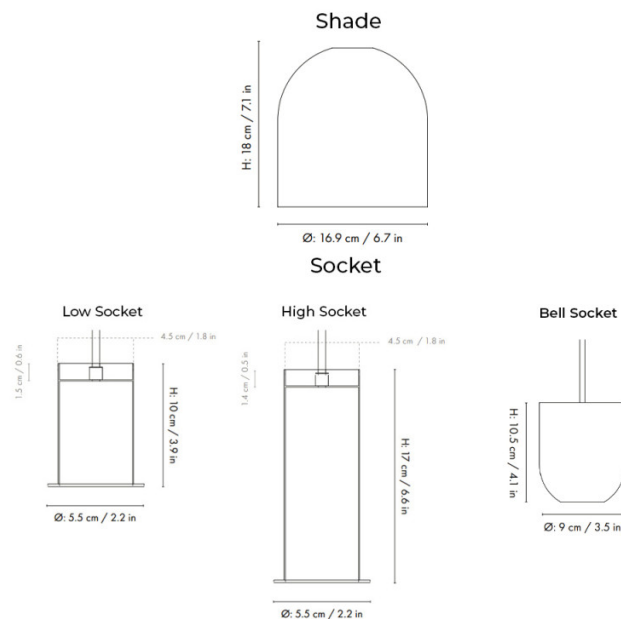

IP Code: 20

Dimming: Dimmable via mains phase dimming.

Dimensions: **Low Socket:**

Socket Height: 10cm

Socket: Ø5.5cm

High Socket:

Socket Height: 17cm

Socket: Ø5.5cm

Bell Socket:

Socket Height: 10cm

Socket: Ø5.5cm

Shade Height: 18cm

Shade: Ø16.9cm

Cable Length: 300cm

For all sales and technical enquiries, please contact:

+44 (0)114 263 4266