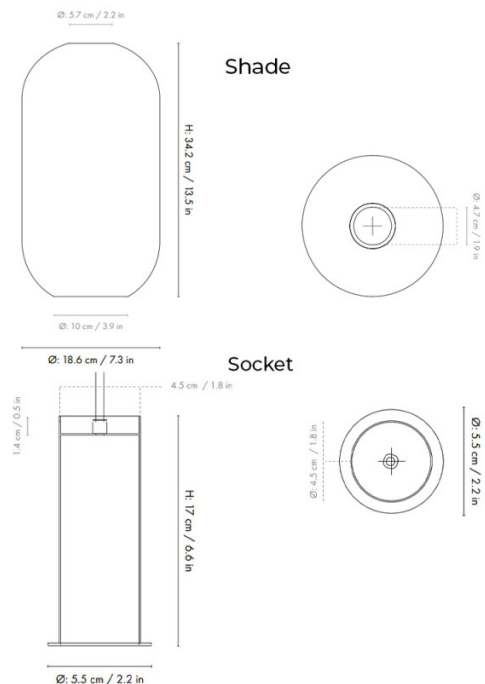

Ferm Living Collect High Socket Pendant Glass Tall

LA5623/HST

SOURCE: <https://www.davidvillagelighting.co.uk/product/Ferm-Living-Collect-High-Socket-Pendant-Glass-Tall/10002278>

PRODUCT DESCRIPTION

Ferm Living Collect High Socket Pendant Glass Tall

Bringing height and elegance to contemporary interiors, the Ferm Living Collect High Socket Pendant Glass Tall offers a refined approach to ambient lighting. Part of the versatile Collect Lighting series, this pendant features a tall opal glass shade that emits a diffused, inviting glow, perfect for dining areas, bedrooms, or open-plan spaces.

The high socket design raises the shade for a more dramatic suspension, making it an ideal choice for rooms with higher ceilings or areas that benefit from strong vertical elements. The powder-coated metal socket, available in multiple finishes, contrasts beautifully with the opal glass, creating a sophisticated aesthetic. Completed with a 3-metre fabric-covered cord, a coordinating ceiling canopy, and a decorative brass ring, this pendant light is a timeless and adaptable addition to any space.

Please note, this product is also available in a [Low Socket version](#).

PRODUCT SPECIFICATION

- Light Source:** 1 x Max 13W LED E27 (Excluded)
- IP Code:** 22
- Dimming:** Dimmable via mains phase dimming
- Dimensions:** Socket Height: 17cm
Socket: Ø5.5cm
Shade Height: 18.6cm
Shade: Ø34.2cm
- Cable Length: 300cm