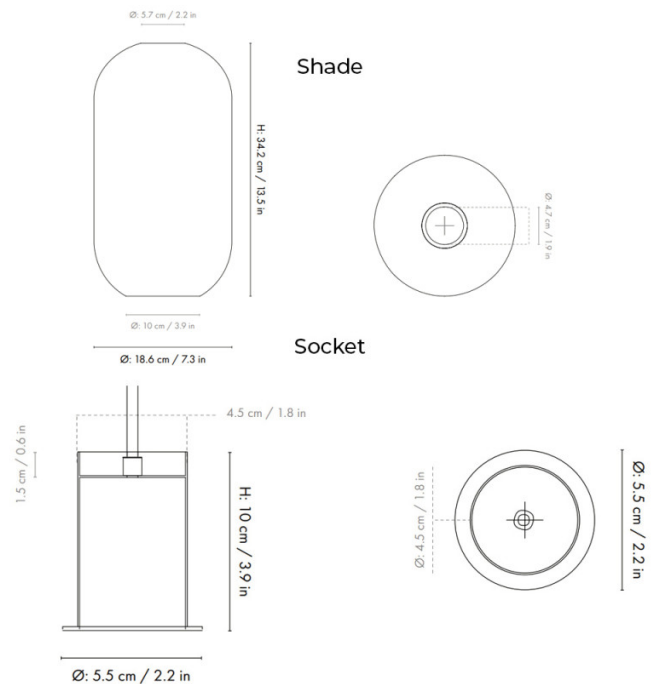

PRODUCT SPECIFICATION

Light Source: 1 x Max 13W LED E27 (Excluded)

IP Code: 22

Dimming: Dimmable via mains phase dimming

Dimensions: Socket Height: 10cm
Socket: Ø5.5cm
Shade Height: 18.6cm
Shade: Ø34.2cm

Cable Length: 300cm