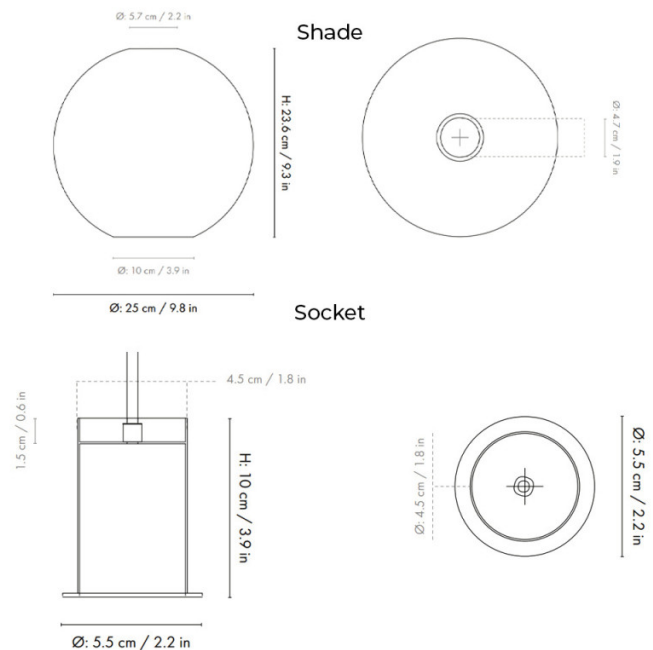

PRODUCT SPECIFICATION

Light Source: 1 x Max 13W LED E27 (Excluded)

IP Code: 22

Dimming: Dimmable via mains phase dimming

Dimensions: Socket Height: 17cm
Socket: Ø5.5cm
Shade Height: 23.6cm
Shade: Ø25cm

Cable Length: 300cm