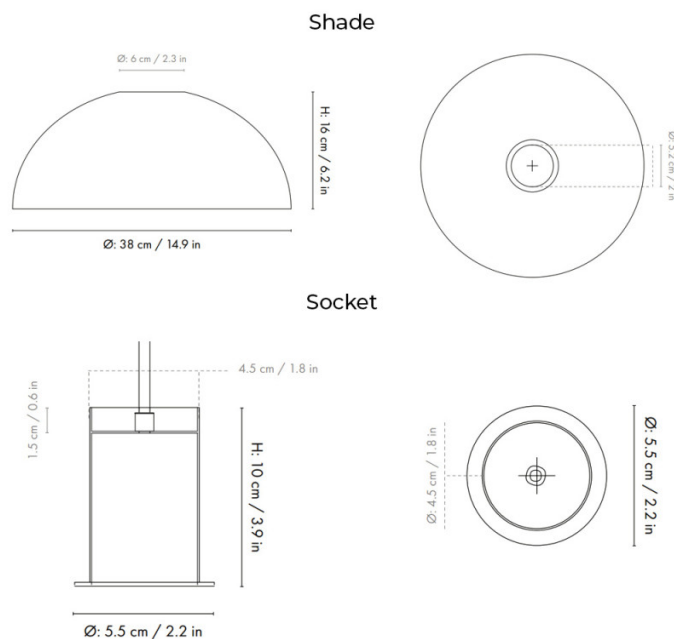

Please note, this product is also available in a [High Socket](#) version and a [Brass Shade](#) version.

PRODUCT SPECIFICATION

Light Source: 1 x Max 13W LED E27 (Excluded)

IP Code: 20

Dimming: Dimmable via mains phase dimming.

Dimensions: Socket Height: 10cm
Socket: Ø5.5cm
Shade Height: 16cm
Shade: Ø38cm

Cable Length: 300cm

For all sales and technical enquiries, please contact:

+44 (0)114 263 4266

info@davidvillagelighting.co.uk