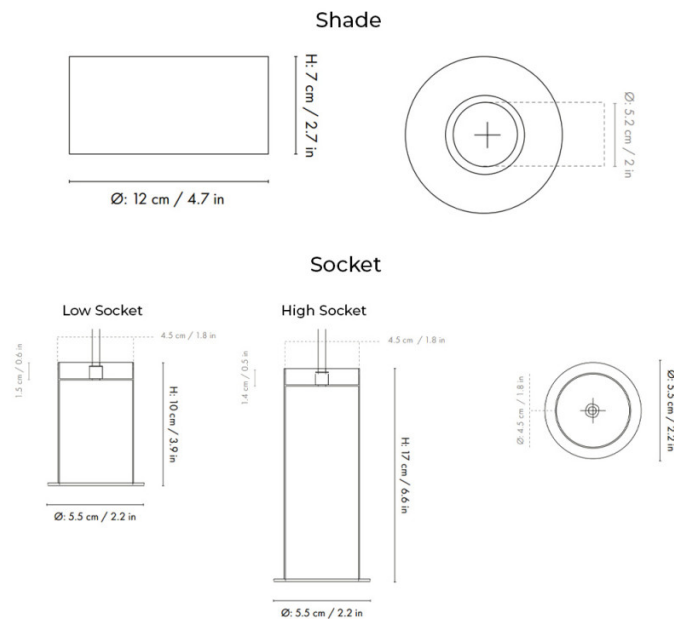

Please note, this product is also available in different shade colours as a [Low Socket](#) version and a [High Socket](#) version.

PRODUCT SPECIFICATION

Light Source: 1 x Max 13W LED E27 (Excluded)

IP Code: 20

Dimming: Dimmable via mains phase dimming.

Dimensions: Low Socket:
 Socket Height: 10cm
 Socket: Ø5.5cm

High Socket:
 Socket Height: 17cm
 Socket: Ø5.5cm

Shade Height: 7cm
 Shade: Ø12cm

Cable Length: 300cm