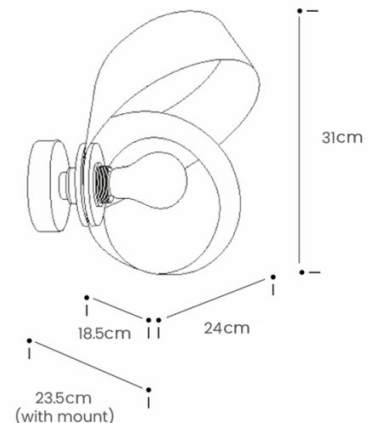

## PRODUCT SPECIFICATION

**Light Source:** 1 x Max 25W E27 LED (Excluded)

**IP Code:** 20

**Dimming:** Dimmable using trailing edge dimming.

**Dimensions:** Height: 31cm  
Width: 24cm  
Depth (with wall mount): 23.5cm