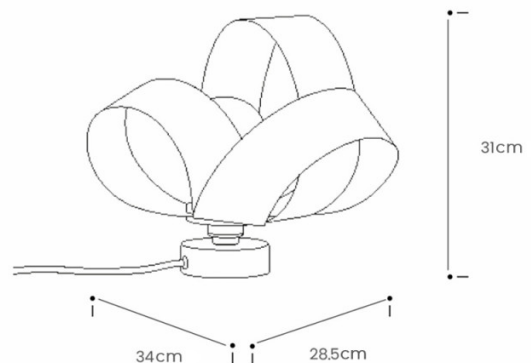

PRODUCT SPECIFICATION

Light Source: 1 x Max 25W E27 LED (Excluded)

IP Code: 20

Dimming: In-line on/off switch included on cable.

Dimensions: Ø31cm
 Width: 28.5cm
 Depth: 34cm
 Cable Length: 228cm from plug to bulb holder