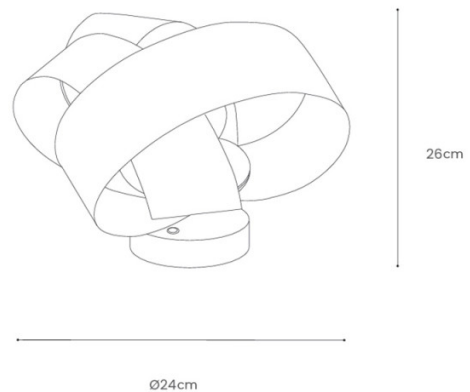

The Verso Portable Lamp features an integrated dimmer on the lamp's base. Simply hold down the button to dim to the desired lighting level. The rechargeable battery can be charged using the supplied USB-A to USB-C cable. When using the supplied bulb, the 3-4 hour charge time provides between 8- 144 hours of light depending on brightness. When illuminated, the sculptural frame creates an eye-catching display of light and shadows. Pools of light are cast through gaps in the shade, surrounding the lamp in patterned rays. The Verso Portable Lamp produces a warm ambience that can be used to create a cosy sanctuary wherever required in the home, such as a bedroom or lounge.

PRODUCT SPECIFICATION

Light Source: 1 x Max 3W E27 LED (1.5W bulb included)

IP Code: 20

Dimming: Integrated dimmer on the product.

Dimensions: Ø24cm
Height: 26cm

For all sales and technical enquiries, please contact: