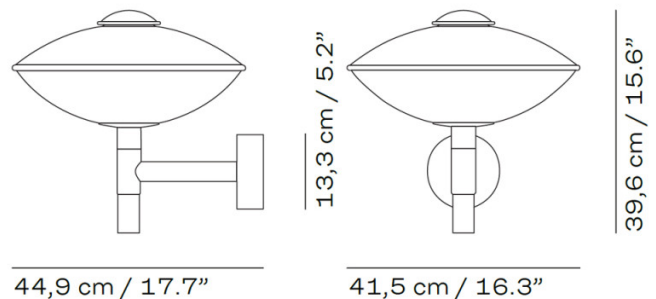

PRODUCT SPECIFICATION

Light Source: 1 x Max 100W E27 (Excluded)

IP Code: 44

Dimming: Dimmable via mains phase dimming.

Dimensions: Shade: Ø41.5cm
Height: 39.6cm
Depth: 44.9cm
Wall Mount Height: 13.3cm

For all sales and technical enquiries, please contact: