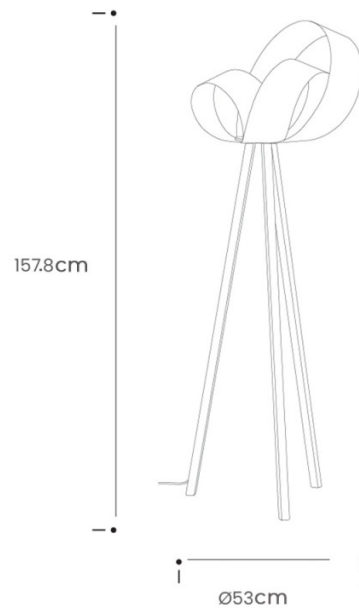

Tom Raffield

Tom Raffield Verso Floor Lamp

LA11213

SOURCE: <https://www.davidvillagelighting.co.uk/product/Tom-Raffield-Verso-Floor-Lamp/10002265>

PRODUCT DESCRIPTION

Designer: Tom Raffield

Tom Raffield Verso Floor Lamp

The Verso Floor Lamp gets its name from the Latin word for 'spin', highlighting the swooping motion of the wooden arches. Three pieces of wood are steam-bent to form the ornate curves that bend around the light source, partially encapsulating it. When illuminated, pockets of light escape through the gaps in the frame, filling the surrounding space with patterned rays. The inside of the timber structure is bathed in light, creating a warm glow that contrasts against the outer frame left in shadows.

The Verso Floor Lamp is available in sustainably sourced oak or walnut timber. The natural tones of wood suit a range of decors, both classic and contemporary. Its sweeping, asymmetrical form draws the eye and ignites the imagination. Designed to look different depending on the angle it is viewed, the Verso Floor Lamp showcases its varying form to add a touch of playfulness to any interior. Display with other pieces from the [Verso Collection](#) to create a cohesive theme and a sense of balance in your home.

PRODUCT SPECIFICATION

- Light** 1 x Max 25W E27 LED (Excluded)
- Source:**
- IP Code:** 20
- Dimming:** In-line on/off switch included on cable.
- Dimensions:** Ø53cm
 Height: 157.8cm
 Cable Length: 240cm from switch to bulb holder,
 115cm from switch to plug