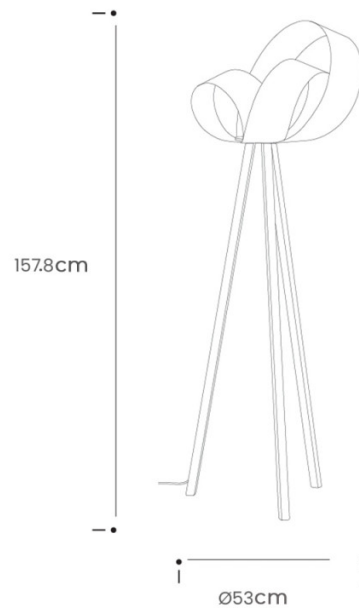

Tom Raffield

Tom Raffield Verso Floor Lamp

LA11213

SOURCE: <https://www.davidvillagelighting.co.uk/product/Tom-Raffield-Verso-Floor-Lamp/10002265>

PRODUCT DESCRIPTION

Designer: Tom Raffield

Tom Raffield Verso Floor Lamp

The Verso Floor Lamp gets its name from the Latin word for 'spin', highlighting the swooping motion of the wooden arches. Three pieces of wood are steam-bent to form the ornate curves that bend around the light source, partially encapsulating it. When illuminated, pockets of light escape through the gaps in the frame, filling the surrounding space with patterned rays. The inside of the timber structure is bathed in light, creating a warm glow that contrasts against the outer frame left in shadows.

The Verso Floor Lamp is available in sustainably sourced oak or walnut timber. The natural tones of wood suit a range of decors, both classic and contemporary. Its sweeping, asymmetrical form draws the eye and ignites the imagination. Designed to look different depending on the angle it is viewed, the Verso Floor Lamp showcases its varying form to add a touch of playfulness to any interior. Display with other pieces from the [Verso Collection](#) to create a cohesive theme and a sense of balance in your home.

PRODUCT SPECIFICATION

- Light** 1 x Max 25W E27 LED (Excluded)
- Source:**
- IP Code:** 20
- Dimming:** In-line on/off switch included on cable.
- Dimensions:** Ø53cm
Height: 157.8cm
Cable Length: 240cm from switch to bulb holder,
115cm from switch to plug