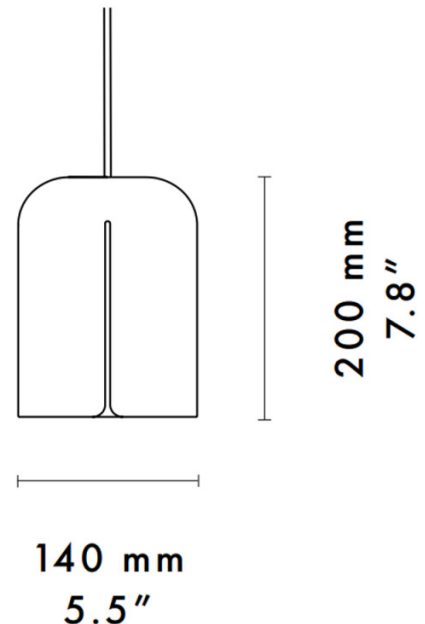

**CLEARANCE
OFFERS**

WOUD Gap Short Pendant CLEARANCE

LA11210

SOURCE: <https://www.davidvillagelighting.co.uk/product/WOUD-Gap-Short-Pendant-CLEARANCE/10002258>

PRODUCT DESCRIPTION

WOUD Gap Short Pendant

BRAND NEW, BOXED IN ORIGINAL PACKAGING
1 x Black Available.

PRODUCT SPECIFICATION

- Light Source:** 1 x Max 25W E27 (excluded)
- IP Code:** 20
- Dimming:** Dimmable via mains phase dimming.
- Dimensions:** Shade Height: 20cm
Shade Width: 14cm
Cable Length: 300cm