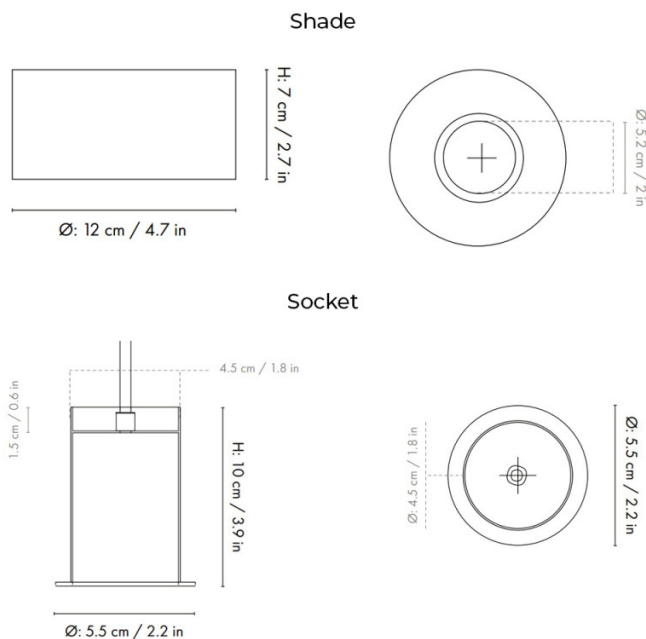

Ferm Living Collect Low Socket Pendant Disc

LA5087/LS

SOURCE: <https://www.davidvillagelighting.co.uk/product/Ferm-Living-Collect-Low-Socket-Pendant-Disc/10002257>

PRODUCT DESCRIPTION

Ferm Living Collect Low Socket Pendant Disc

Part of Ferm Living’s modular Collect Lighting series, the Collect Low Socket Pendant Disc offers a sleek and minimalist design, making it a versatile choice for modern interiors. The compact Disc shade, combined with the low socket pendant, creates a subtle yet refined silhouette that blends effortlessly into any space. Crafted from powder-coated metal, the pendant is available in a range of elegant finishes.

Please note, this product is also available in a [High Socket](#) version and a [Brass Shade](#) version.

PRODUCT SPECIFICATION

- Light Source:** 1 x Max 13W LED E27 (Excluded)
- IP Code:** 20
- Dimming:** Dimmable via mains phase dimming.
- Dimensions:** Socket Height: 10cm
Socket: Ø5.5cm
Shade Height: 7cm
Shade: Ø12cm
- Cable Length: 300cm