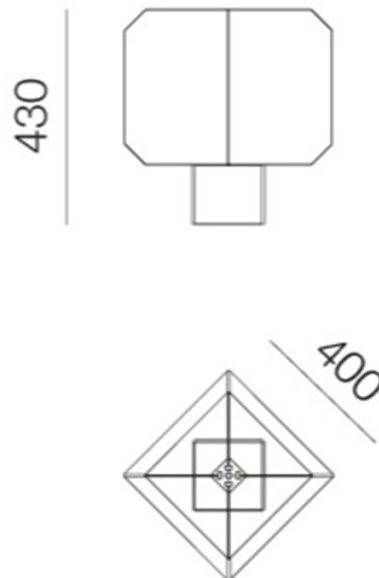

PRODUCT SPECIFICATION

Light Source: 1 x Max 8W E27 LED (excluded)

IP Code: 20

Dimming: In-line on/off switch on the cable.

Dimensions: Height: 43cm
Width: 40cm

For all sales and technical enquiries, please contact: