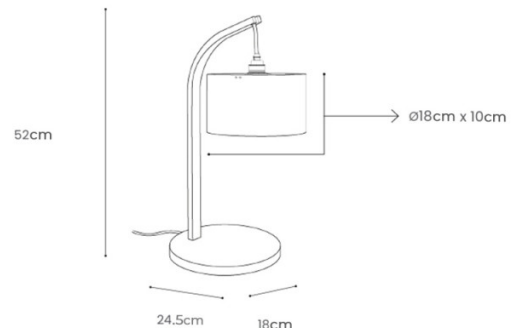

The exposed flex and brass detailing offer a striking contrast against the natural grains of the wood. The warm tones of oak suit a range of interiors, both modern and traditional. Due to its timeless finish, oak remains a popular choice in interior design. When illuminated, the Stem Table Lamp is basked in a warm, ambient glow. Light permeates the wooden shade, highlighting the unique grains of the oak. The glare-free, downward directional lighting is well suited for task lighting on a desk or a side table as a reading light. Complete the look with the [Stem Floor Lamp](#) and [Stem Wall Light](#) for a unifying theme.

PRODUCT SPECIFICATION

Light Source: 1 x Max 25W E27 LED (Excluded)

IP Code: 20

Dimming: In-line on/off switch included on cable.

Dimensions: Ø18cm
 Height: 52cm
 Depth: 24.5cm
 Shade Height: 10cm
 Cable length: 228cm from plug to bulb holder.