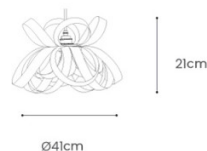

PRODUCT SPECIFICATION

Light Source: 1 x Max 25W E27 LED (Excluded)

IP Code: 20

Dimming: Dimmable using trailing edge dimming.

Dimensions: Small:
Ø41cm
Height: 21cm

Medium:
Ø62cm
Height: 40cm

Cable Length: 200cm

Noctis Skipper Pendant Small

Noctis Skipper Pendant