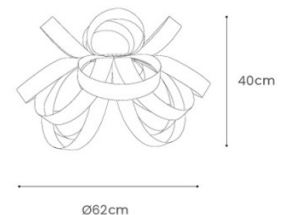

Tom Raffield

Tom Raffield Noctis Skipper Pendant

LA11205

SOURCE: <https://www.davidvillagelighting.co.uk/product/Tom-Raffield-Noctis-Skipper-Pendant/10002249>

PRODUCT DESCRIPTION

Designer: Tom Raffield

Tom Raffield Noctis Skipper Pendant

The Noctis Skipper Pendant is Tom Raffield's darker adaptation of his popular [Skipper Pendant](#). Like the original, each pendant is made from 20 pieces of timber, made to measure and expertly bent and twisted into the overlapping form of the shade. The Noctis Edition features ebonised wood for a much deeper, richer finish. When illuminated, the dark wood glows golden while the outer pieces left in the shadows remain black, creating a captivating contrast. The Noctis Skipper partially encloses the light source in its center. When lit, the undulating loops of wood cast pockets of light through gaps in the shade, creating a striking pattern against the surrounding walls.

The Noctis Skipper is available in two sizes, adding adaptability depending on the space in which they are required. In smaller rooms, such as above a dining table, a single small pendant is an ideal lighting solution for illuminating the space while creating a welcoming ambiance. For larger rooms or commercial spaces, bigger installations can be made with clusters of pendants of different sizes and altering heights to create a stunning sculptural display.

PRODUCT SPECIFICATION

Light Source: 1 x Max 25W E27 LED (Excluded)

IP Code: 20

Dimming: Dimmable using trailing edge dimming.

Dimensions: Small:
Ø41cm
Height: 21cm

Medium:
Ø62cm
Height: 40cm

Cable Length: 200cm

Noctis Skipper Pendant Small

Noctis Skipper Pendant