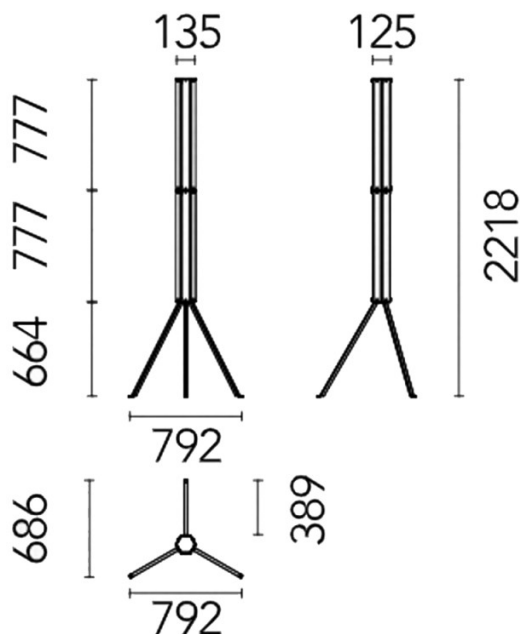

FLOS

Flos Superwire LED Floor Lamp

LA11204/F

SOURCE: <https://www.davidvillagelighting.co.uk/product/Flos-Superwire-LED-Floor-Lamp/10002248>

PRODUCT DESCRIPTION

Designer: Formafantasma

Flos Superwire LED Floor Lamp

The Flos Superwire LED Floor Lamp is a contemporary lighting solution that adds a unique touch to any interior it is displayed in. Designed by Formafantasma, the Superwire is crafted from planar glass and polished aluminum and showcases an exposed unique LED light source. These LEDs are a custom-made light source that emit a warm illumination and can be easily removed for replacement and repair.

PRODUCT SPECIFICATION

- Light Source:** 56W, 2700K, 4140 Lumens
- IP Code:** 20
- Dimming:** In-line dimmer included on cable.
- Dimensions:** Full Height: 221.8cm
Base Height: 66.4cm
Body Width: 13.5cm
Base Width: 79.2cm
Cable Length: 300cm