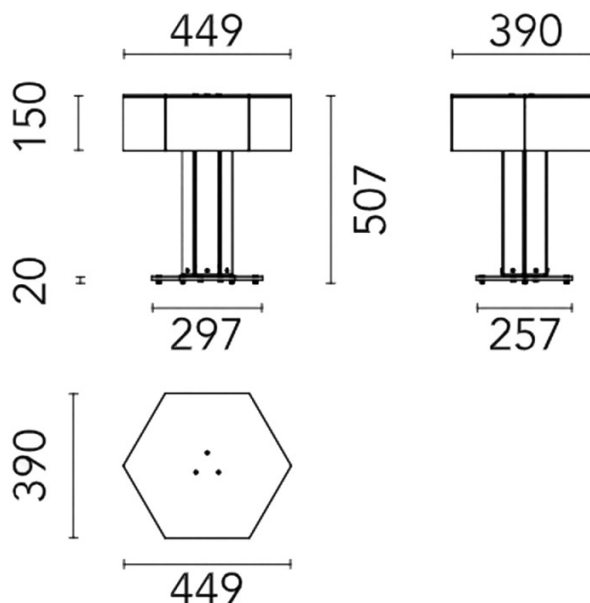

Made of planar glass and polished aluminum, the Superwire's design originated from the development of a custom-made light source that emits a warm illumination. These soft, flexible LED strips measure up to one meter and are projected out towards the room from a variety of angles, resulting in an even glow that can be easily personalised by the dimmer fitted on the cable. The unique LED strips can also be easily removed for replacement and repair.

PRODUCT SPECIFICATION

Light Source: 18W, 2700K, 1200 Lumens

IP Code: 20

Dimming: In-line dimmer included on cable.

Dimensions: Height: 51cm
Width: 44.9cm
Base Width: 29.7cm
Cable Length: 200cm

For all sales and technical enquiries, please contact: