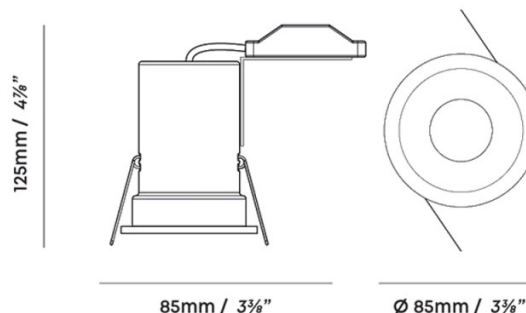

Dimming: Dimmable via mains phase dimming.

Dimensions: Height: 12.5cm
Fixture: Ø8.5cm

For all sales and technical enquiries, please contact:

+44 (0)114 263 4266

info@davidvillagelighting.co.uk

www.davidvillagelighting.co.uk