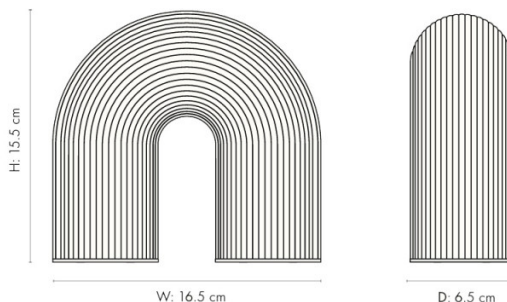

PRODUCT SPECIFICATION

Light Source: 1W, 2200K, 40 Lumens

IP Code: 44

Dimming: Integrated dimmer on the product.

Dimensions: Height: 15.5cm
Width: 16.5cm
Depth: 6.5cm

For all sales and technical enquiries, please contact: