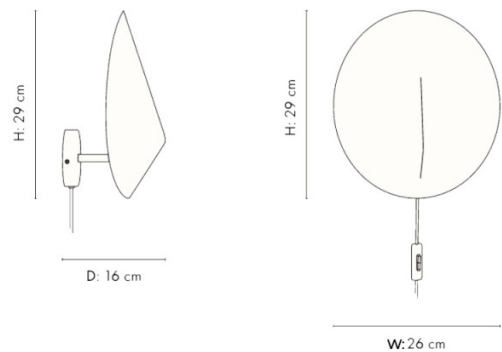

The inside of the shade is finished in off-white, reflecting light into a soft and glare-free glow that surrounds the shade. The wall light is fitted with a 2.6-meter fabric cord with a switch, so it needs to be installed close to a socket. A stainless-steel bracket is included, making it simple to mount the Arum Wall Light to your wall. Install in a living room to add a warm ambience to the space. Its minimalistic appearance makes it ideal for contemporary interiors, both domestic and commercial.

PRODUCT SPECIFICATION

Light Source: 1 x Max 12W E14 LED (Excluded)

IP Code: 20

Dimming: In-line on/ off switch included on cable.

Dimensions: Height: 29cm
Width: 26cm
Depth: 16cm
Cable Length: 260cm

For all sales and technical enquiries, please contact: