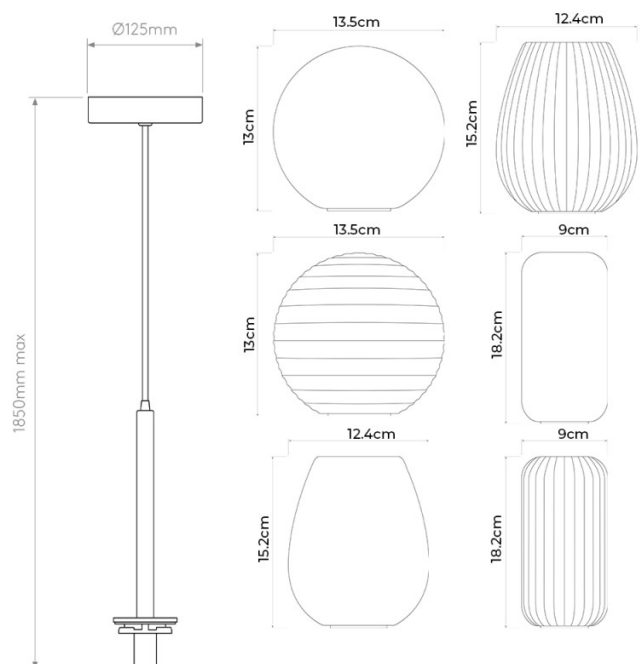

## PRODUCT SPECIFICATION

**Light Source:** 1 x Max 25W G9 (Excluded)

**IP Code:** 44

**Dimming:** Dimmable via mains phase dimming.

**Dimensions:** **Structure:**  
Base: Ø12.5cm  
Height: 185cm

**Shade:**  
Varying dimensions please refer to the diagram.