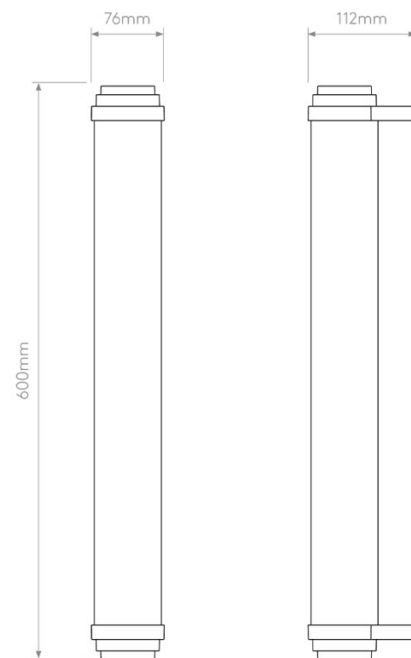

IP Code: 44

Dimming: Dimmable using leading edge and trailing edge.

Dimensions: Height: 60cm
Width: 7.6cm
Depth: 11.2cm

For all sales and technical enquiries, please contact:

+44 (0)114 263 4266

info@davidvillagelighting.co.uk