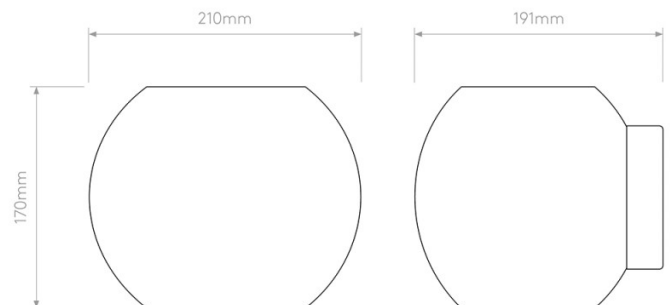

PRODUCT SPECIFICATION

Light Source: 1 x Max 60W E27 (Excluded)

IP Code: 20

Dimming: Dimmable via mains phase dimming.

Dimensions: Height: 17cm
Width: 21cm
Depth: 19.1cm

For all sales and technical enquiries, please contact: