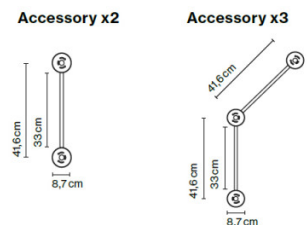

Each blown glass shade enhances the ambient lighting with a soft, diffused glow, perfect for creating warmth and depth in living spaces, hospitality venues, or retail settings. The integrated LED system ensures energy-efficient illumination, while the trailing edge dimming enables precise lighting control. With a mix-and-match selection of sizes and colours, this bespoke lighting system is ideal for those seeking a custom aesthetic that adapts to their space.

This hardwired fixture ensures a seamless and polished installation, making it a compelling statement piece in hallways, lobbies, or dining areas. Whether used as a focal point in a residential setting or as a refined architectural element in commercial interiors, the Marset Caramel Triple embodies sculptural elegance and modern functionality.

PRODUCT SPECIFICATION

- **Light Source:** Dependent on selected sizes, each individual light uses the same LED specifications as the single model.
- **IP Code:** 20
- **Dimming:** Dimmable via Triac dimming.
- **Dimensions:** Multiple options are available, contact us for more information.