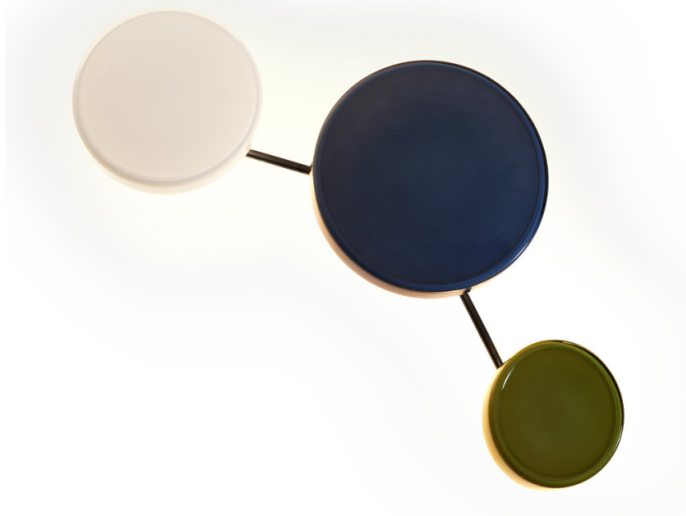

Each blown glass shade enhances the ambient lighting with a soft, diffused glow, perfect for creating warmth and depth in living spaces, hospitality venues, or retail settings. The integrated LED system ensures energy-efficient illumination, while the trailing edge dimming enables precise lighting control. With a mix-and-match selection of sizes and colours, this bespoke lighting system is ideal for those seeking a custom aesthetic that adapts to their space.

This hardwired fixture ensures a seamless and polished installation, making it a compelling statement piece in hallways, lobbies, or dining areas. Whether used as a focal point in a residential setting or as a refined architectural element in commercial interiors, the Marset Caramel Triple embodies sculptural elegance and modern functionality.

PRODUCT SPECIFICATION

- **Light Source:** Dependent on selected sizes, each individual light uses the same LED specifications as the single model.
- **IP Code:** 20
- **Dimming:** Dimmable via Triac dimming.
- **Dimensions:** Multiple options are available, contact us for more information.