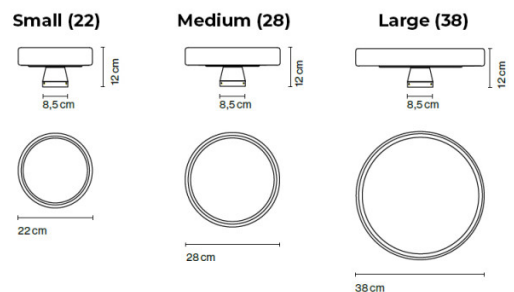

Each blown glass shade enhances the ambient lighting with a soft, diffused glow, perfect for creating warmth and depth in living spaces, hospitality venues, or retail settings. The integrated LED system ensures energy-efficient illumination, while the trailing edge dimming enables precise lighting control. With a mix-and-match selection of sizes and colours, this bespoke lighting system is ideal for those seeking a custom aesthetic that adapts to their space.

This hardwired fixture ensures a seamless and polished installation, making it a compelling statement piece in hallways, lobbies, or dining areas. Whether used as a focal point in a residential setting or as a refined architectural element in commercial interiors, the Marset Caramel Triple embodies sculptural elegance and modern functionality.

PRODUCT SPECIFICATION

- **Light Source:** Dependent on selected sizes, each individual light uses the same LED specifications as the single model.
- **IP Code:** 20
- **Dimming:** Dimmable via Triac dimming.
- **Dimensions:** Multiple options are available, contact us for more information.