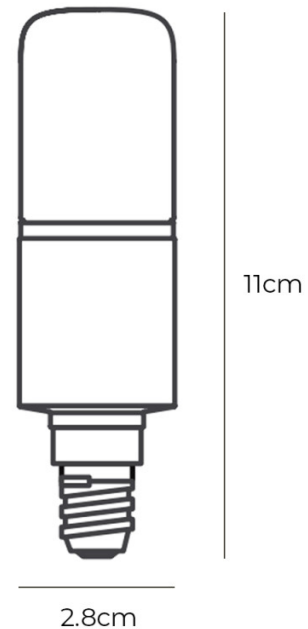

FLOS

**Flos 9W LED E14 T28 Dimmable Bulb**

LA11192

SOURCE: <https://www.davidvillagelighting.co.uk/product/Flos-9W-LED-E14-T28-Dimmable-Bulb/10002229>

**PRODUCT DESCRIPTION**

**Flos 9W LED E14 T28 Dimmable Bulb**

**PRODUCT SPECIFICATION**

- Light Source:** 9W, 2700K or 3000K, 900 lumens
- Dimming:** Compatible with Mains Phase dimming.
- Dimensions:** Length: 11cm  
Width: 2.8cm

**For all sales and technical enquiries, please contact:**