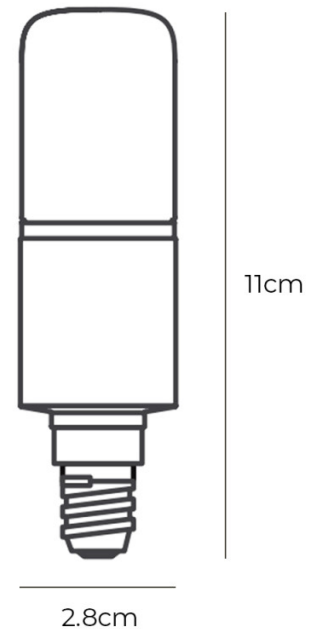

FLOS

Flos 9W LED E14 T28 Dimmable Bulb

LA11192

SOURCE: <https://www.davidvillagelighting.co.uk/product/Flos-9W-LED-E14-T28-Dimmable-Bulb/10002229>

PRODUCT DESCRIPTION

Flos 9W LED E14 T28 Dimmable Bulb

Dimmable E27 bulb that provides a 2700K or 3000K colour temperature.

Compatible with the following Flos products; [Global Basic Zero Table Lamp](#), [Global Zero Ceiling/Wall Light](#), [IC C/W1 Ceiling/Wall Light](#), [IC F1 Floor Lamp](#), [IC S1 Pendant](#), [IC T1 High Table Lamp](#) and the [IC T1 Low Table Lamp](#).

PRODUCT SPECIFICATION

Light Source: 9W, 2700K or 3000K, 900 lumens

Dimming: Compatible with Mains Phase dimming.

Dimensions: Length: 11cm
Width: 2.8cm

For all sales and technical enquiries, please contact: