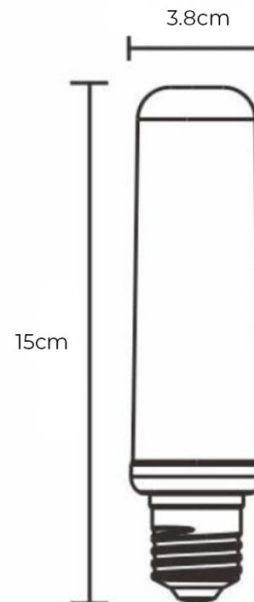

FLOS

**Flos 15W LED E27 T38
Dimmable Bulb**

LA11187

SOURCE: <https://www.davidvillagelighting.co.uk/product/Flos-15W-LED-E27-T38-Dimmable-Bulb/10002223>

PRODUCT DESCRIPTION

Flos 15W LED E27 T38 Dimmable Bulb

PRODUCT SPECIFICATION

- Light Source:** 15W, 2700K, 2000 Lumens
- Dimming:** Compatible with mains phase dimming.
- Dimensions:** Width: 3.8cm
Length: 15cm

For all sales and technical enquiries, please contact: