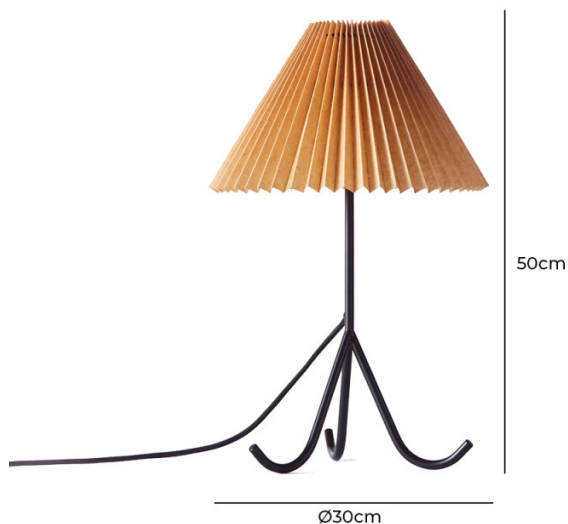

The Dusty Deco Geraldine Table Lamp is a charming and sculptural lighting piece that blends playful colour and refined simplicity. Designed with a distinctive pleated shade, the lamp emits a warm and inviting glow, perfect for softening interiors and creating a relaxed ambience. The mustard-coloured shade, made from waxed paper, introduces a tactile element that diffuses light beautifully, offering a balance between statement design and functional illumination.

Supported by a minimalist black metal base, the Geraldine Table Lamp embodies Dusty Deco's signature contrast of textures and forms. The three slender legs provide an elegant, lightweight aesthetic, while the rich pleated shade adds a touch of vintage-inspired charm. Whether placed on a side table, desk, or bedside unit, this lamp becomes a decorative yet practical addition to contemporary interiors.

PRODUCT SPECIFICATION

Light Source: 1 x Max 40W E27 (Excluded)

IP Code: 20

Dimming: In-line on/off switch included on cable.

Dimensions: Height: 50cm
Shade: Ø30cm

Cable Length: 200cm

For all sales and technical enquiries, please contact: