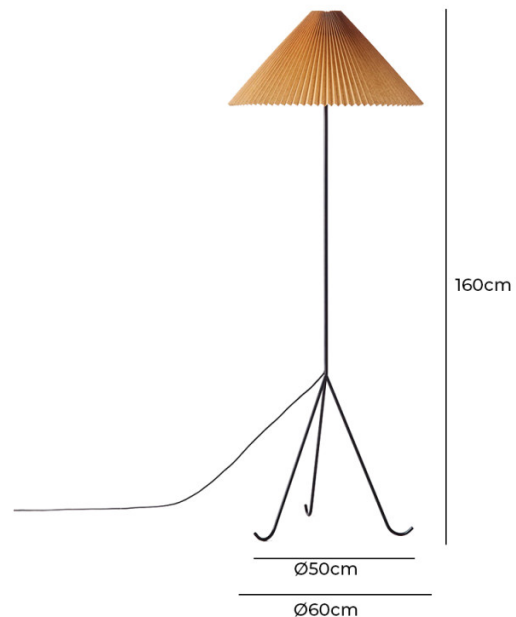

## PRODUCT SPECIFICATION

**Light Source:** 1 x Max 40W E27 (Excluded)

**IP Code:** 20

**Dimming:** In-line on/off switch included on cable.

**Dimensions:** Height: 160cm  
Shade: Ø60cm  
Base: Ø50cm

Cable Length: 200cm