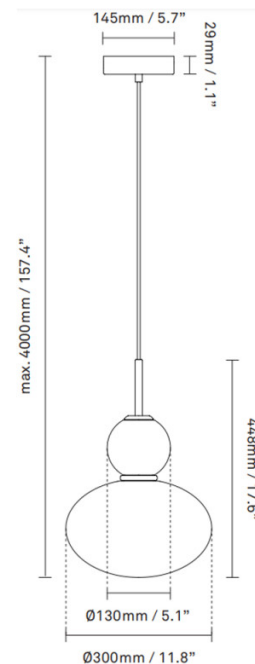

PRODUCT SPECIFICATION

Light Source: 1 x Max 40W E14 (Excluded)

IP Code: 20

Dimming: Dimmable via mains phase dimming.

Dimensions: Height: 44.8cm
Shade: Ø30cm
Ceiling Plate: Ø14.5cm

Cable Length: 400cm

For all sales and technical enquiries, please contact: