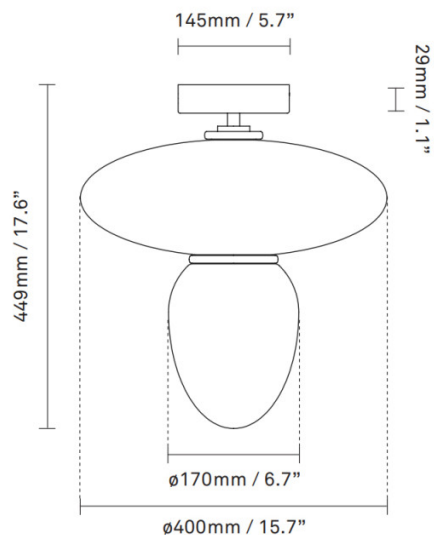

PRODUCT SPECIFICATION

Light Source: 1 x Max 40W E27 (Excluded)

IP Code: 20

Dimming: Dimmable via mains phase dimming.

Dimensions: Height: 44.9cm
Shade: Ø40cm
Ceiling Plate: Ø14.5cm

For all sales and technical enquiries, please contact: