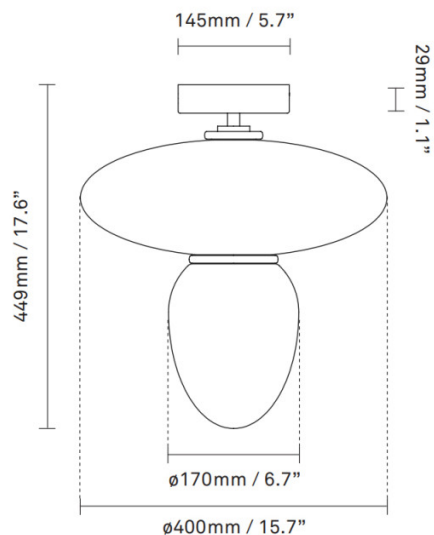

## PRODUCT SPECIFICATION

**Light Source:** 1 x Max 40W E27 (Excluded)

**IP Code:** 20

**Dimming:** Dimmable via mains phase dimming.

**Dimensions:** Height: 44.9cm  
Shade: Ø40cm  
Ceiling Plate: Ø14.5cm

**For all sales and technical enquiries, please contact:**