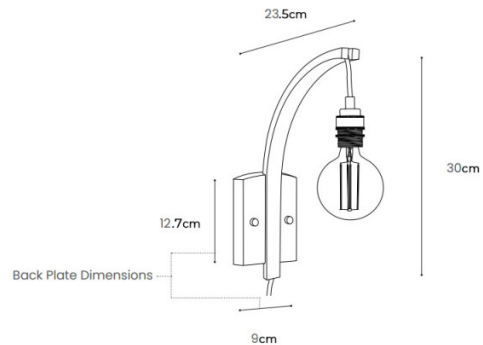

PRODUCT SPECIFICATION

- Light** 1 x Max 25W E27 LED (Excluded)
- Source:**
- IP Code:** 20
- Dimming:** In-line on/ off switch included on cable.
- Dimensions:** Height: 30cm
Width: 9cm
Depth: 23.5cm
Cable Length (Cable & Plug Version): 228cm from plug to bulb holder.